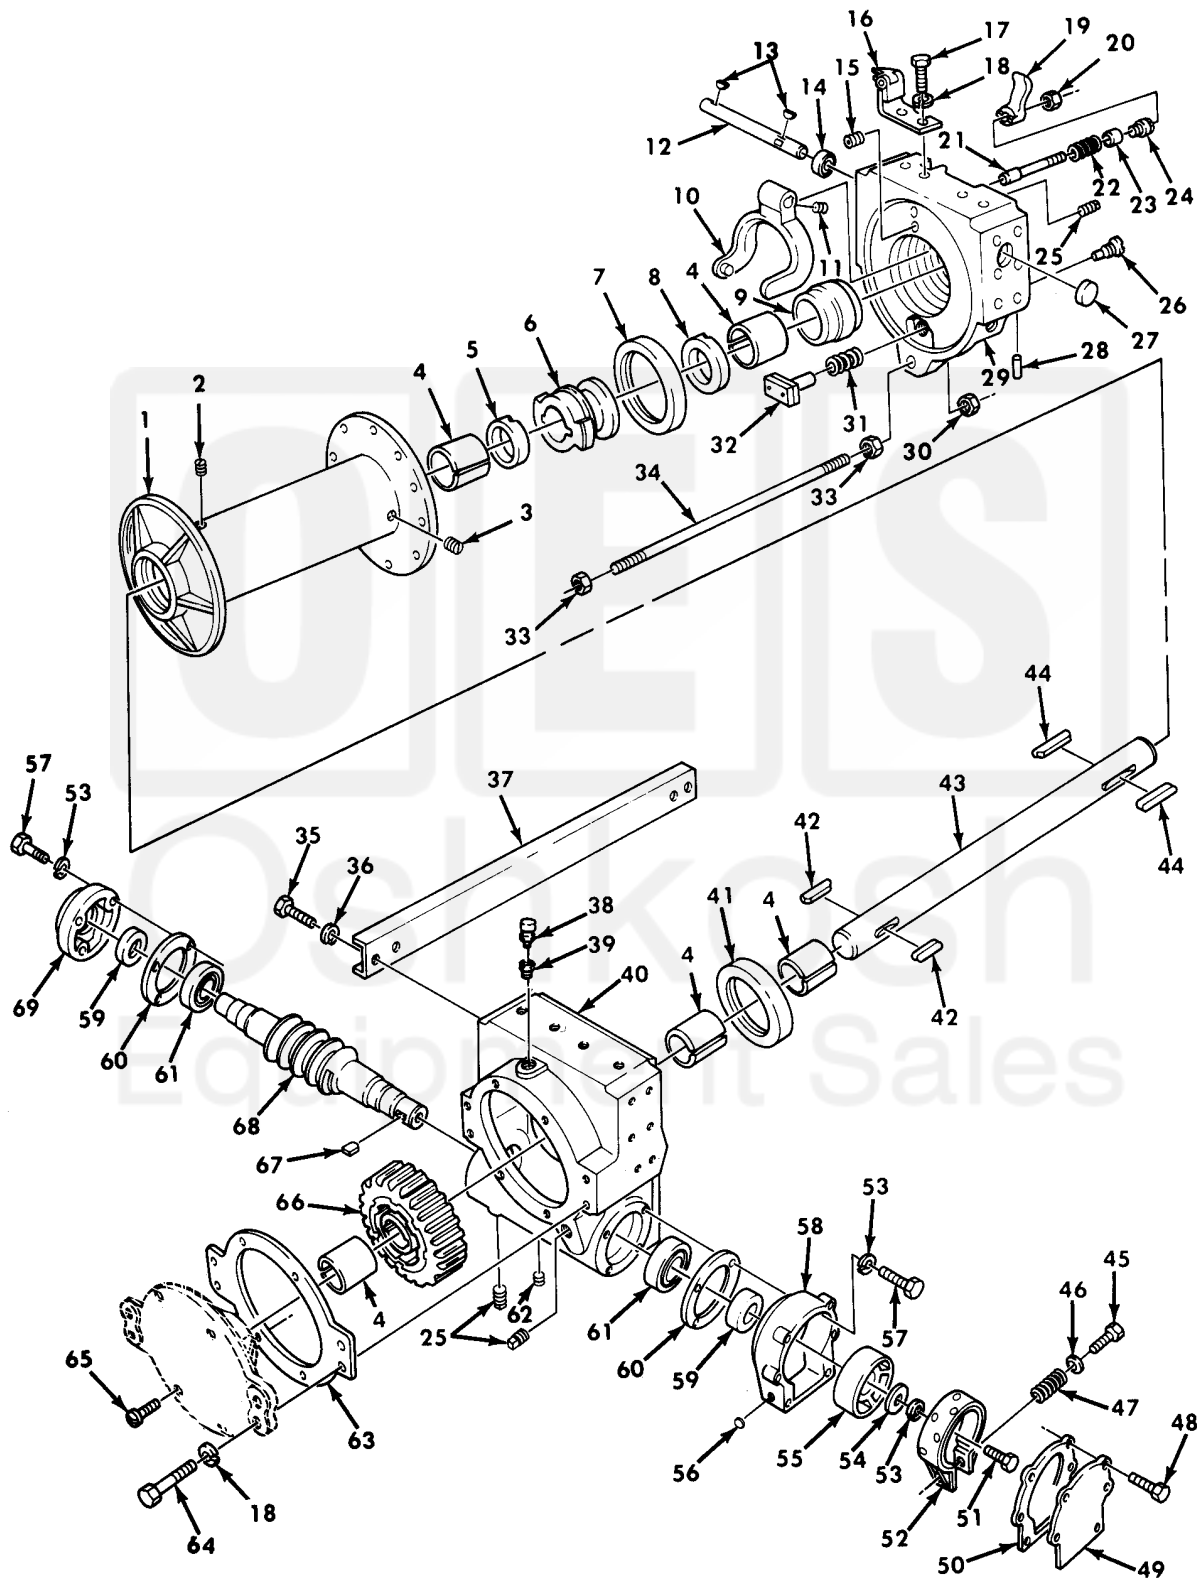

UNIT, DIRECT SUPPORT, AND GENERAL SUPPORT MAINTENANCE  
REPAIR PARTS AND SPECIAL TOOLS LIST  
TRUCK, 5-TON, 6X6, M809 SERIES TRUCKS (DIESEL)

Figure 368. Winch Assembly, Basic, Drum, and Related Parts.

(1) ITEM NO	(2) SMR CODE	(3) NSN	(4) CAGEC	(5) PART NUMBER	(6) DESCRIPTION AND USABLE ON CODE (UOC)	(7) QTY
62	PAFZZ	4730-00-018-9566	81348	WW-P-471ACABCA	634, 637 PLUG, PIPE..... UOC: 614, 620, 621, 622, 623, 625, 628, 633, 634, 637	1
63	PAFZZ	5330-00-740-9821	19207	7409821	GASKET..... UOC: 614, 620, 621, 622, 623, 625, 628, 633, 634, 637	1
64	PAFZZ	5306-00-740-9803	19207	7409803	BOLT, MACHINE WINCH ASSEMBLY..... UOC: 614, 620, 621, 622, 623, 625, 628, 633, 634, 637	8
65	PAFZZ	5305-00-958-5267	96906	MS35190-343	SCREW, MACHINE GEAR CASE COVER..... UOC: 614, 620, 621, 622, 623, 625, 628, 633, 634, 637	4
66	PAFZZ	3020-00-740-9823	19207	7409823	GEAR, WORM WHEEL WINCH ASSEMBLY..... UOC: 614, 620, 621, 622, 623, 625, 628, 633, 634, 637	1
67	PAFZZ	5315-00-042-3293	96906	MS20067-270	KEY, MACHINE..... UOC: 614, 620, 621, 622, 623, 625, 628, 633, 634, 637	1
68	PAFZZ	3040-00-231-0219	19207	7954478	WORM SHAFT..... UOC: 614, 620, 621, 622, 623, 625, 628, 633, 634, 637	1
69	PAFZZ	3110-00-740-9809	19207	7409809	PLATE, RETAINING, BEA..... UOC: 614, 620, 621, 622, 623, 625, 628, 633, 634, 637	1

END OF FIGURE